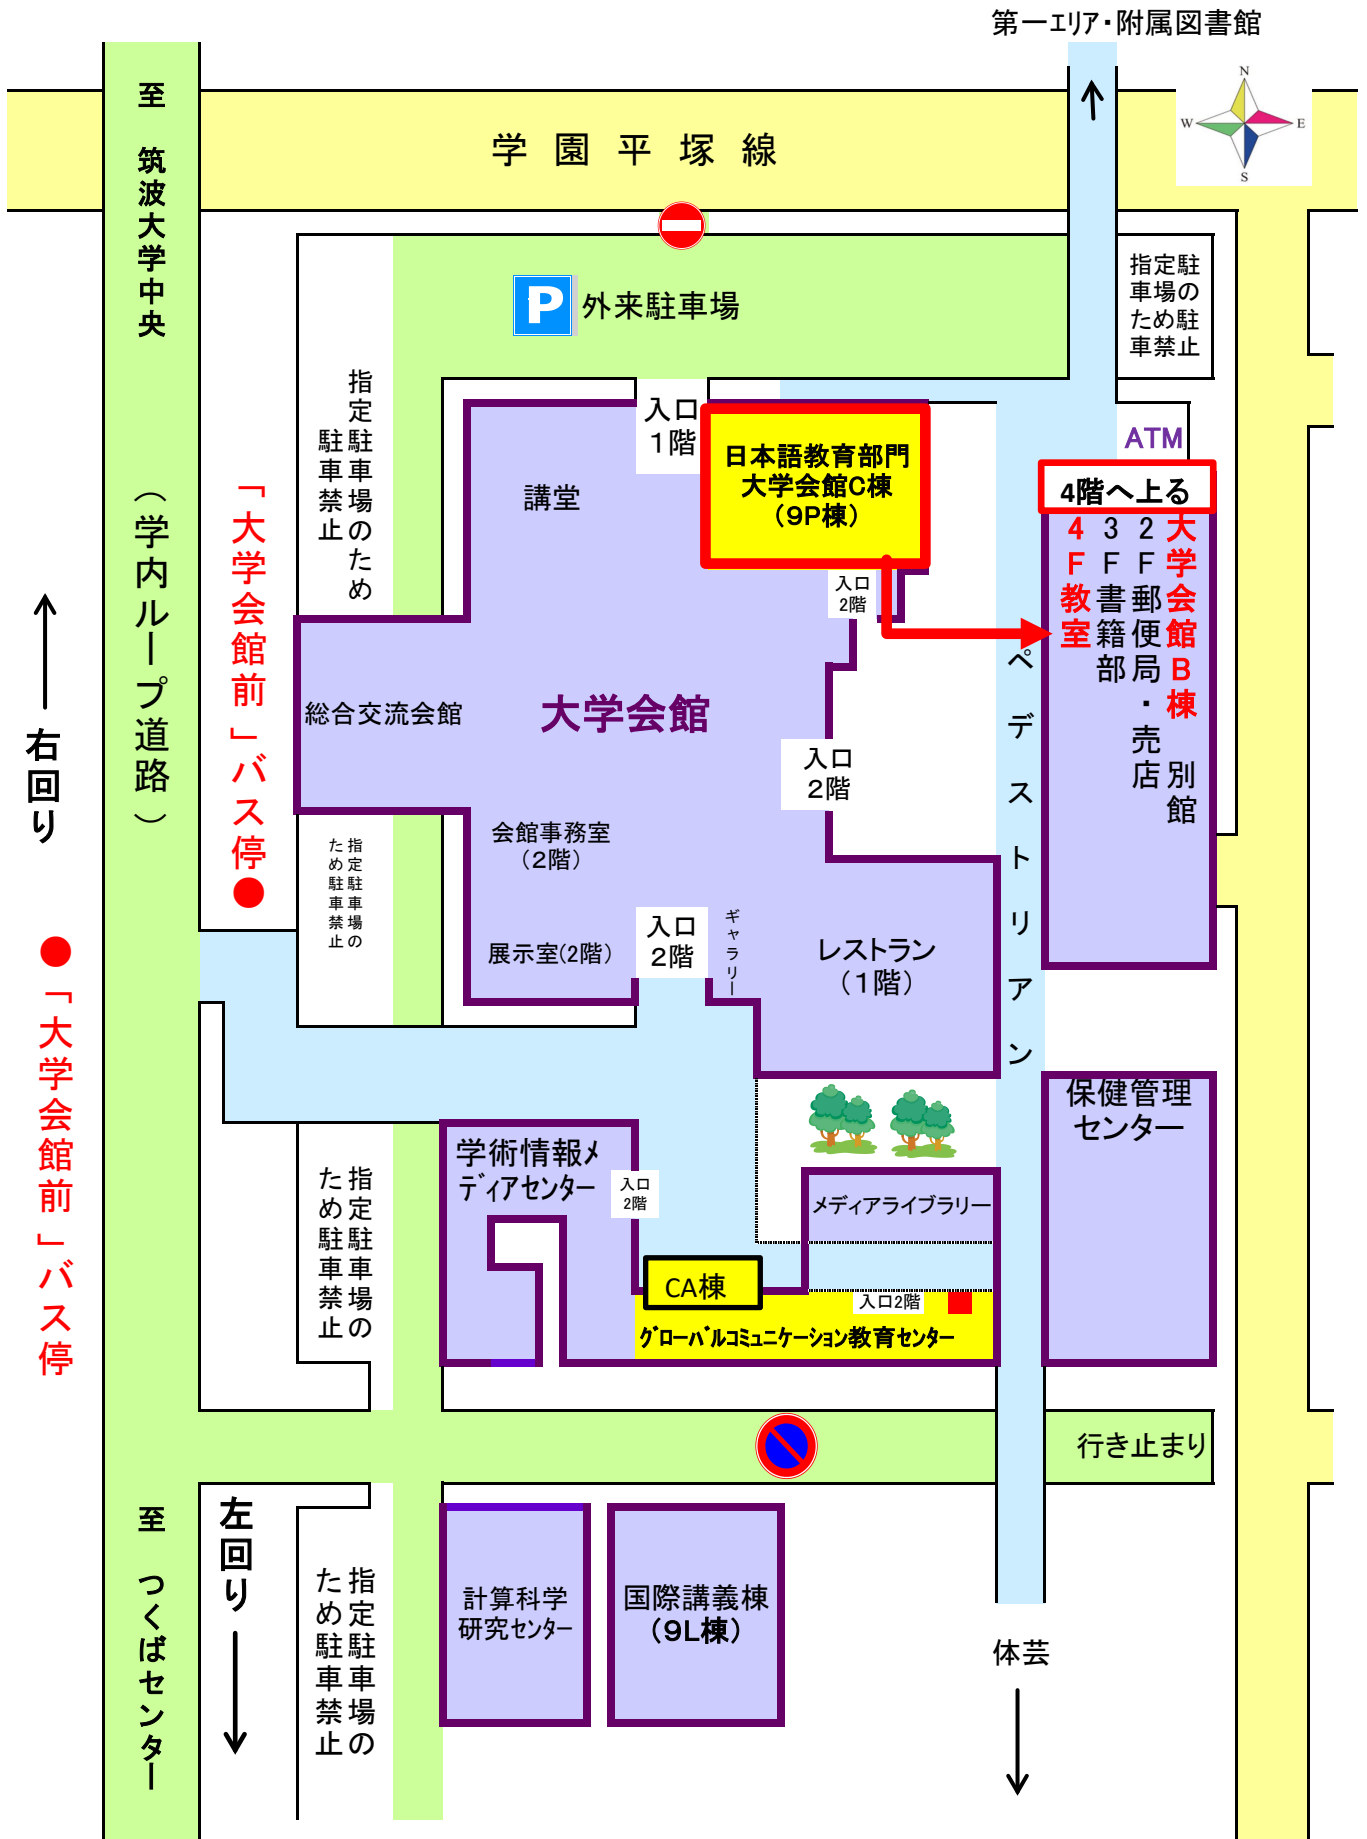

大学会館 B棟

【4階】

Daigaku kaikan B Building 【4th Floor】

第一エリア・附属図書館

up to 4F			
4	3	2	B D
F	F	F	a
C	B	P	B i
l	o	o	g
a	s	s	k .
s	k	t	u
s	s	s	k
R	h	f	A a
o	p	i	n k
o	p	i	e x
m	e		n

Center for Health Administration

Dead end

体芸

左回り
↓
指定駐車場禁止の

To Tsukuba Center

↑
右回り

●
Bus Stop
Daigaku kaikan

(学内ループ道路)

●
Bus Stop
Daigaku kaikan

To Tsukuba Tyuo

designated parking

Gakuen Hiratuka Dori

P Parking

designated parking

ATM

Japanese Language Education Div. Daigaku kaikan C (9P Build.)

Grand Hall

designated parking

総合交流会館

Daigaku kaikan

designated parking

Kaikan Office 2F

Exhibition hall 2F

Restaurant (1F)

pedestrian