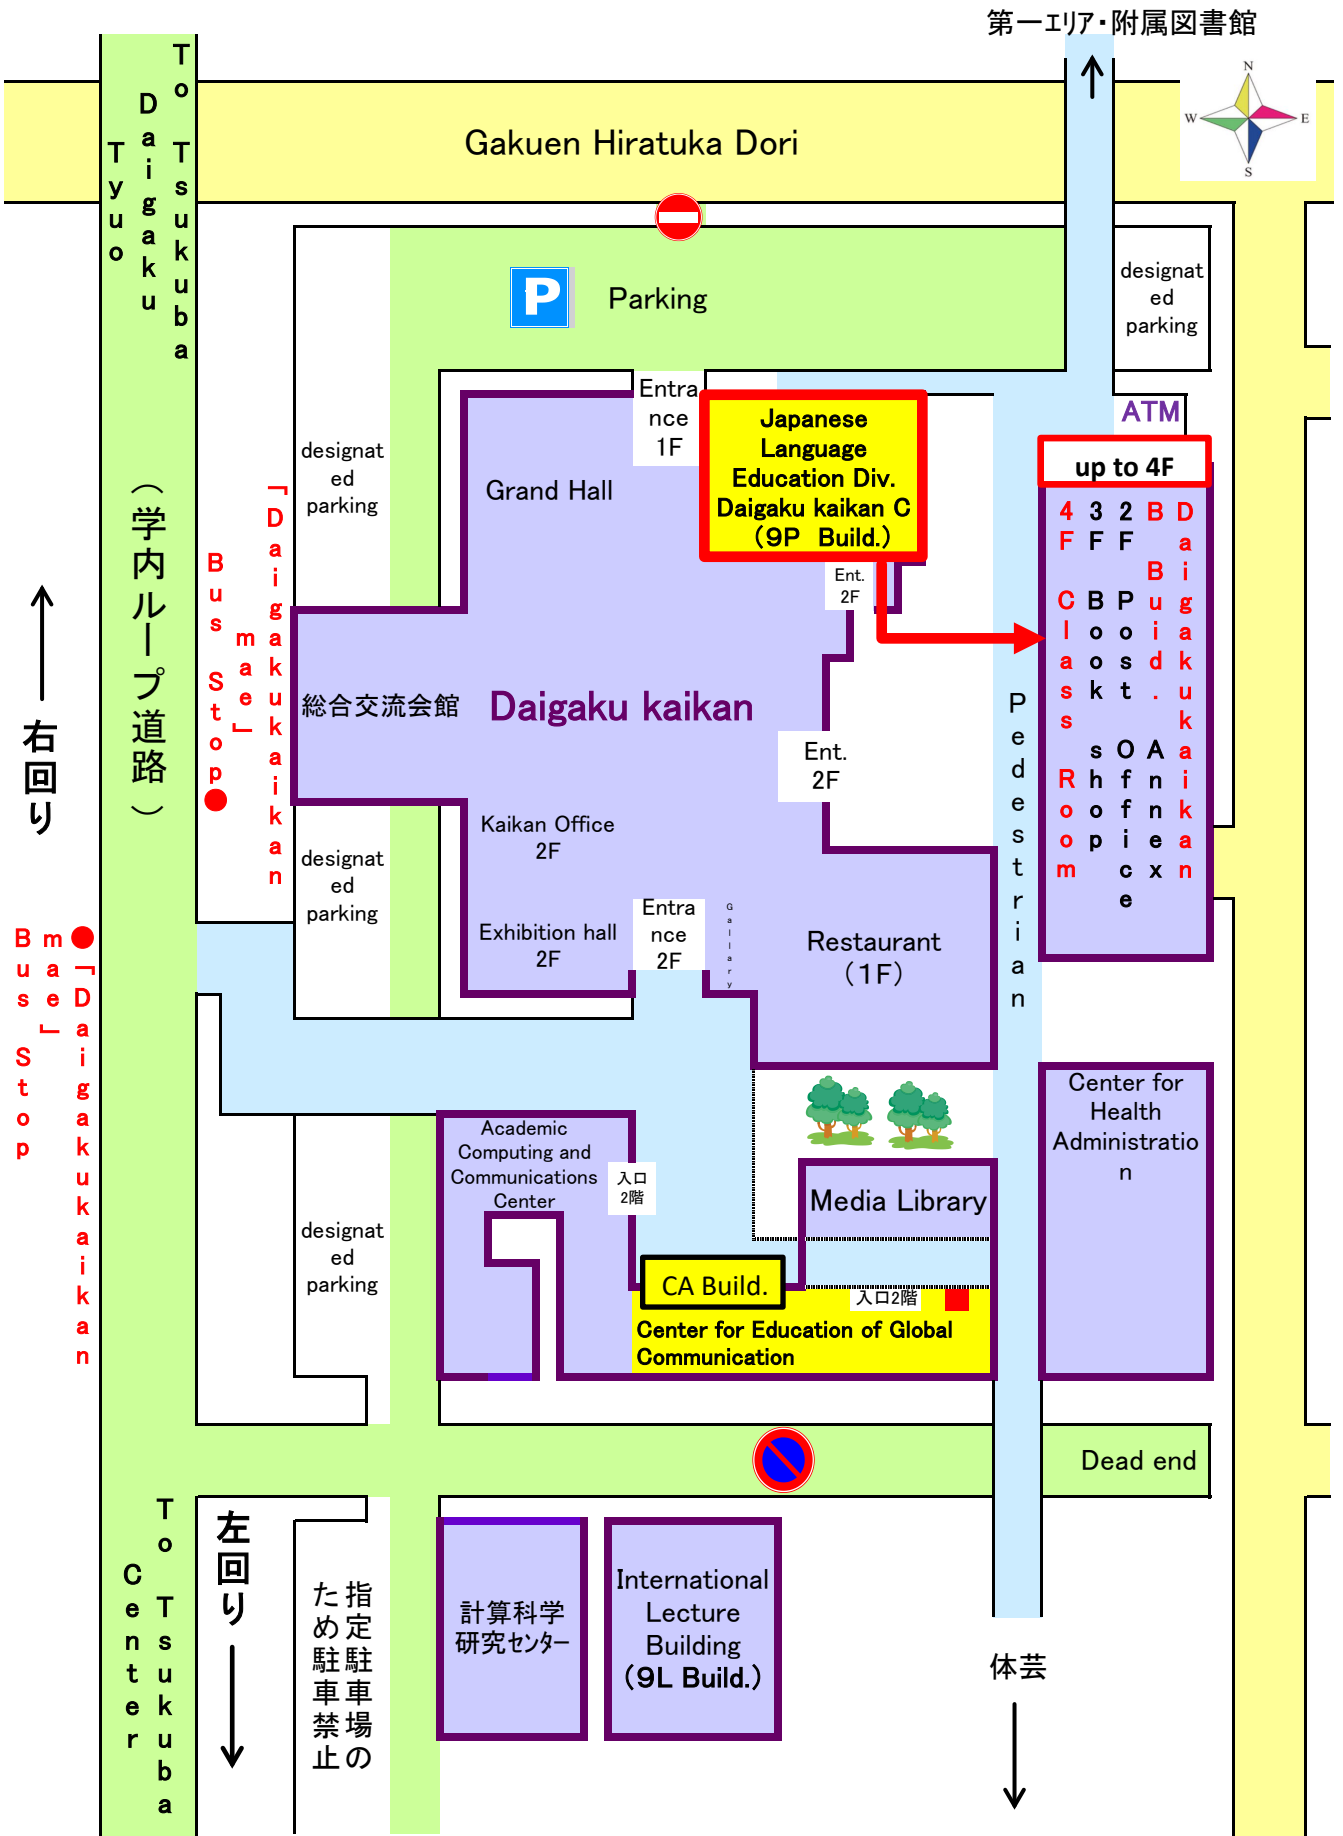

大学会館 B棟

【4階】

Daigaku kaikan B Building 【4th Floor】

第一エリア・附属図書館

up to 4F			
4	3	2	B D
F	F	F	a
C	B	P	B i
l	o	o	g
a	s	s	k .
s	k	t	u
s	s	s	k
R	h	f	A a
o	p	i	n k
o	p	i	e x
m	e		n

Center for Health Administration

Dead end

体芸

左回り
↓
指定駐車場禁止の

To Tsukuba Center

↑
右回り

●
Bus Stop
Daigaku kaikan

(学内ループ道路)

●
Bus Stop
Daigaku kaikan

To Tsukuba Tyuo

designated parking

Gakuen Hiratuka Dori

P Parking

designated parking

ATM

Japanese Language Education Div. Daigaku kaikan C (9P Build.)

Grand Hall

designated parking

総合交流会館

Daigaku kaikan

designated parking

Kaikan Office 2F

Exhibition hall 2F

Restaurant (1F)

pedestrian